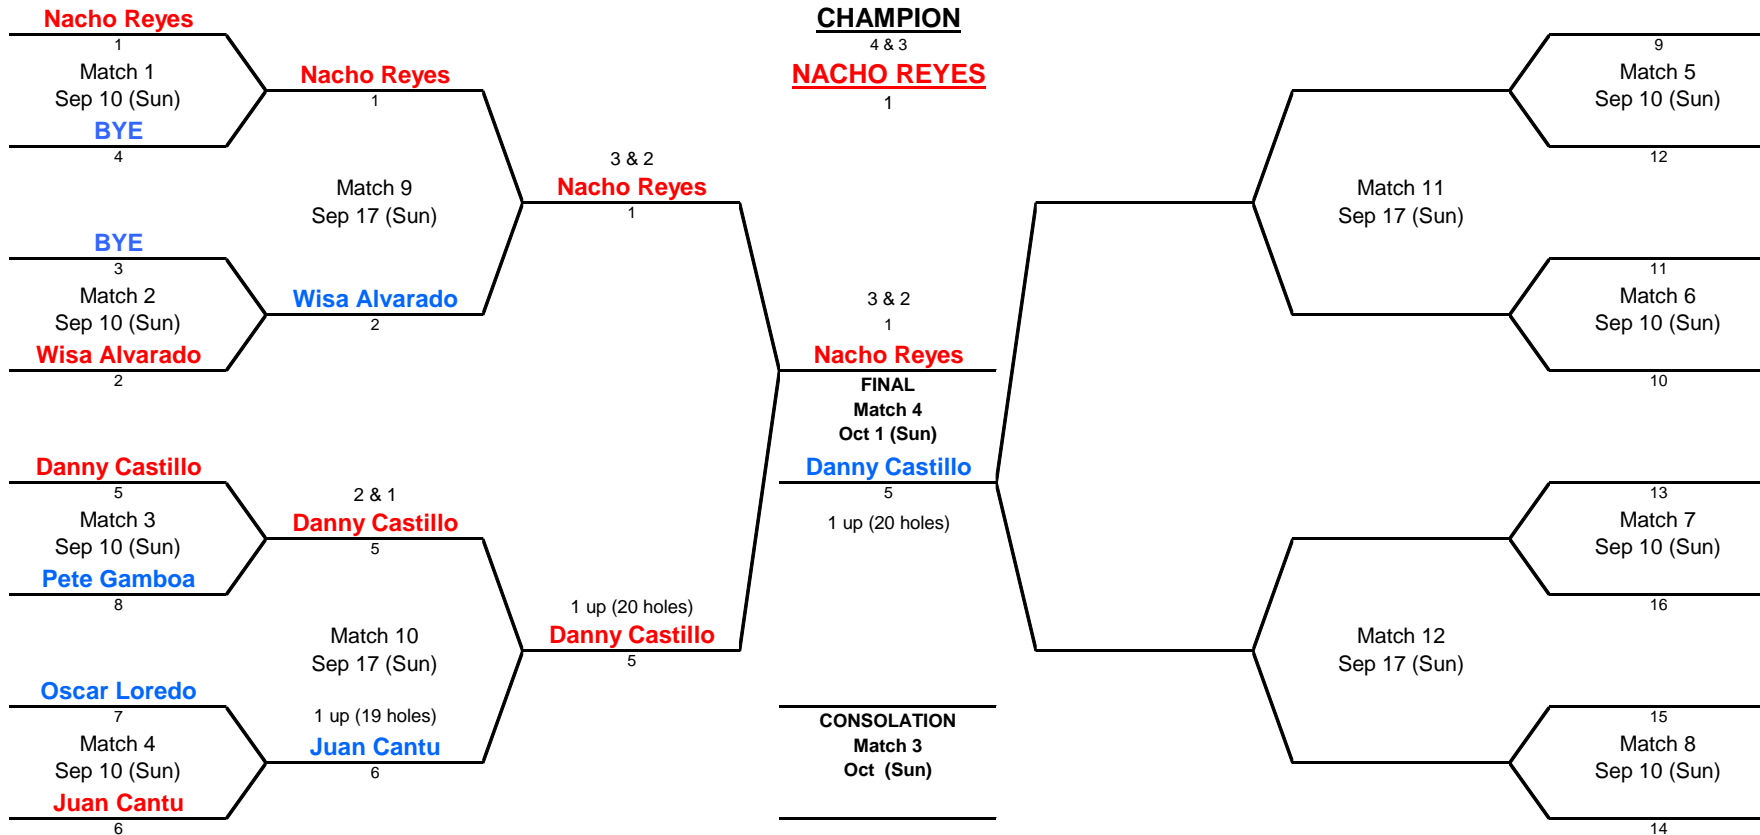

# 2017 MNL MATCHPLAY

Hosted by Monday Night League  
Location: Shary GC

## 16-Player Single Elimination Playoff Bracket

### DIAMOND DIVISION

<u>Round Eliminated</u>	<u>Field</u>	<u>Avg</u>	
	1 Nacho Reyes	0.16	23 (bye)
Semi-Final	2 Wisa Alvarado	0.96	24 (bye)
---	3 BYE		
---	4 BYE		
FINAL	5 Danny Castillo	1.52	16
Semi-Final	6 Juan Cantu	1.76	17
Round 1	7 Oscar Loredo	2.56	21
Round 1	8 Pete Gamboa	4.00	20
	9		
	10		
	11		
	12		
	13		
	14		
	15		
	16		

**Red** = still playing

**Blue** = eliminated